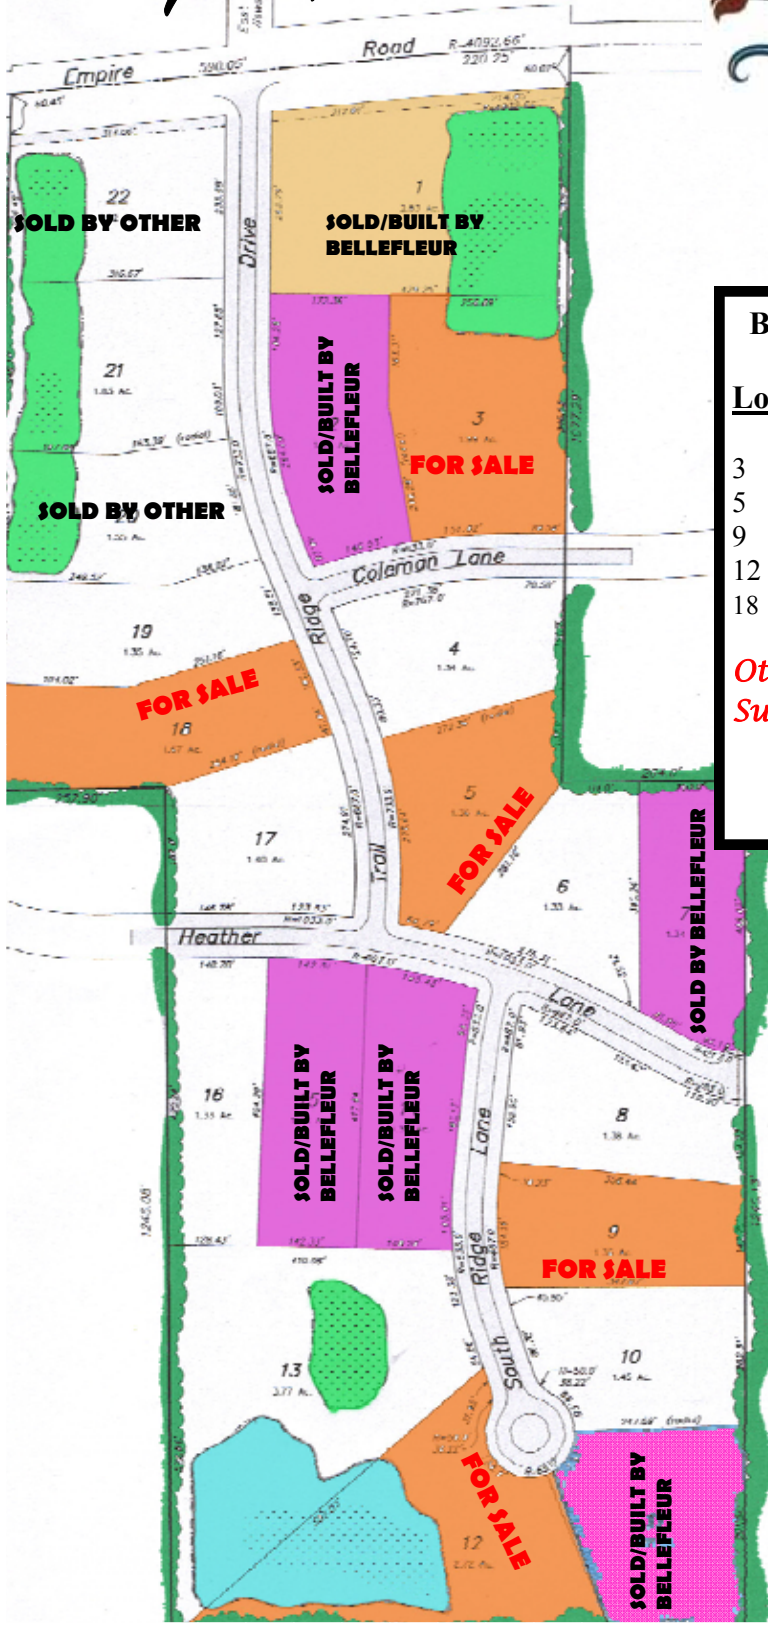

Trail Ridge Estates

Lily Lake, Illinois

39W963 Midan Drive—Unit 1
Elburn, Illinois 60119
(630) 208-9400

Bellefleur Homes Owned Lot Availability

Lot	Acres	Comments	Price
3	1.99	Backs to Wetlands	195,000
5	1.35	Corner Lot	175,000
9	1.36	Cul-de-sac/Treeline	190,000
12	2.73	Cul-de-sac/Walk-out	225,000
18	1.67	Backs to Treeline	180,000

Other Lots Are Available in this Subdivision—ask us about them.

- Available By Bellefleur
- Sold/Built By Bellefleur

Directions:

From I-90

Take 90 to Randall Rd south., West on North Ave. (Rt 64) to Rt 47, North to Empire Rd., East to Trail Ridge Estates

From I-88

Take 88 to Orchard Rd., North on Orchard until it becomes Randall Rd. Randall Rd. to Rt 64, West to Empire Rd., East to Trail Ridge Estates.

From Randall Rd

Take Rt 64 west to Rt 47, North to Empire Rd, East to Trail Ridge Estates.